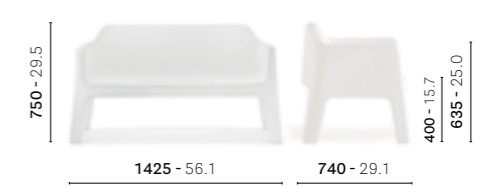

636
Polyethylene sofa