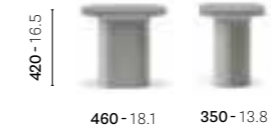

CAEMENTUM

CMT_40X30X35

Concrete coffee table

CMT_46X35X42

Concrete coffee table

FINISHES / FINITURE

matt concrete finishes / finiture cemento opaco

GC GR TE