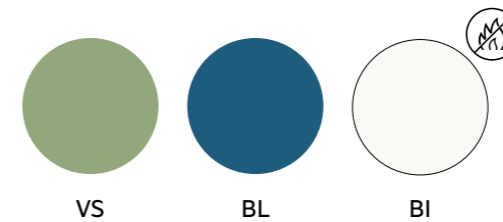

FINISHES / FINITURE

polypropylene / polipropilene (Ara side chair and armchair)

polypropylene / polipropilene (Ara lounge armchair)