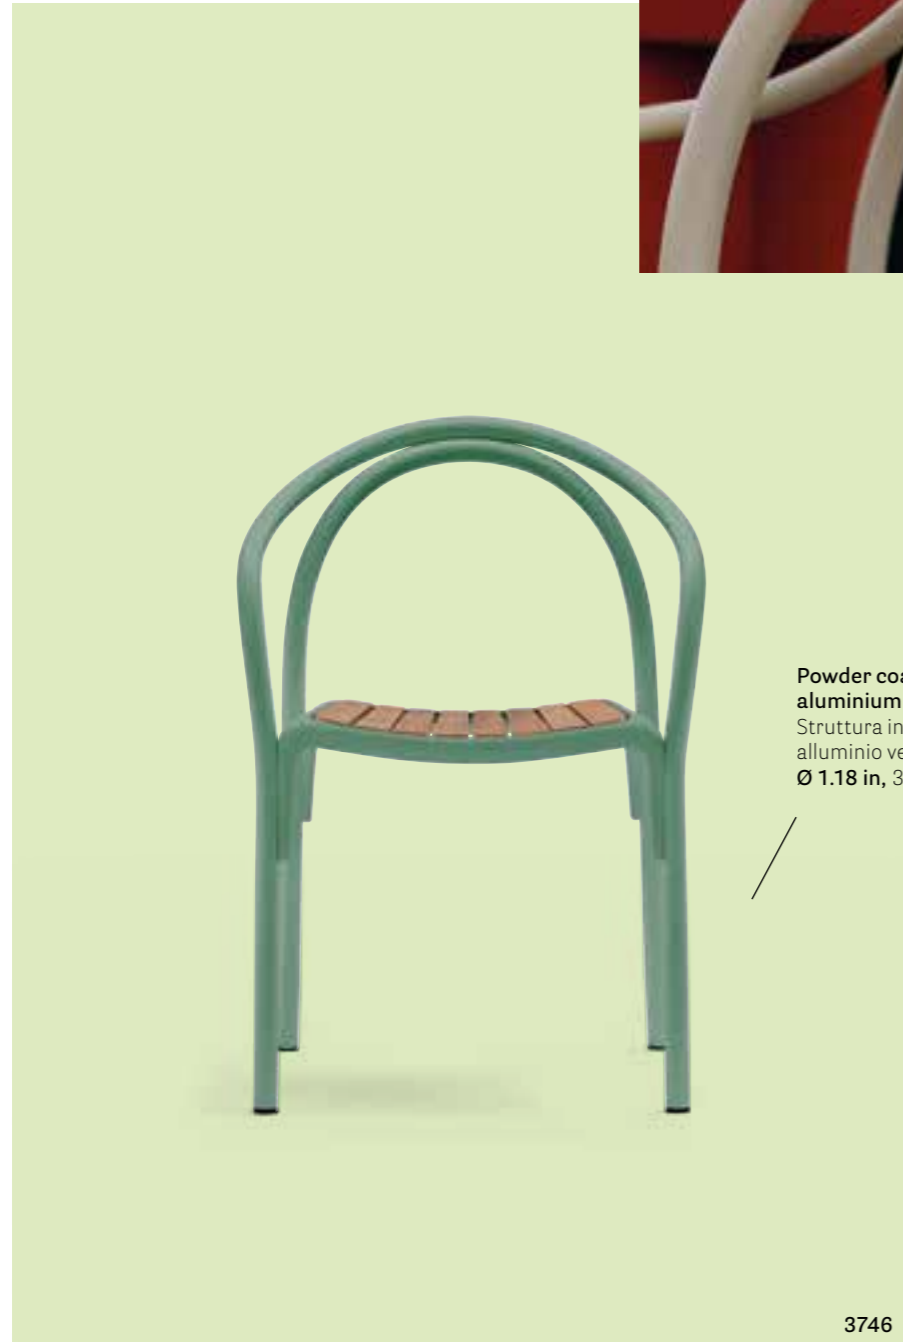

ARMCHAIR

**Powder coated
aluminium tube frame**
Struttura in tubo di
alluminio verniciato
Ø 1.18 in, 30 mm

3746