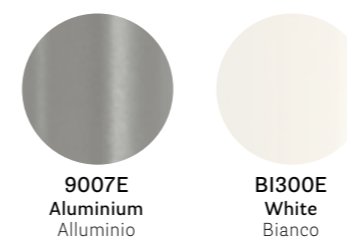

smooth matt finishes / finitura liscia opaca