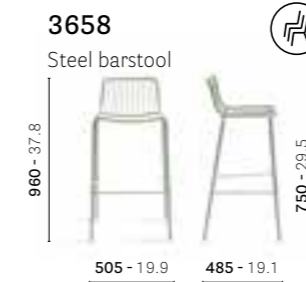

SIZES / DIMENSIONI

mm - in

AWARDS / PREMI

ACCESSORI / ACCESSORIES