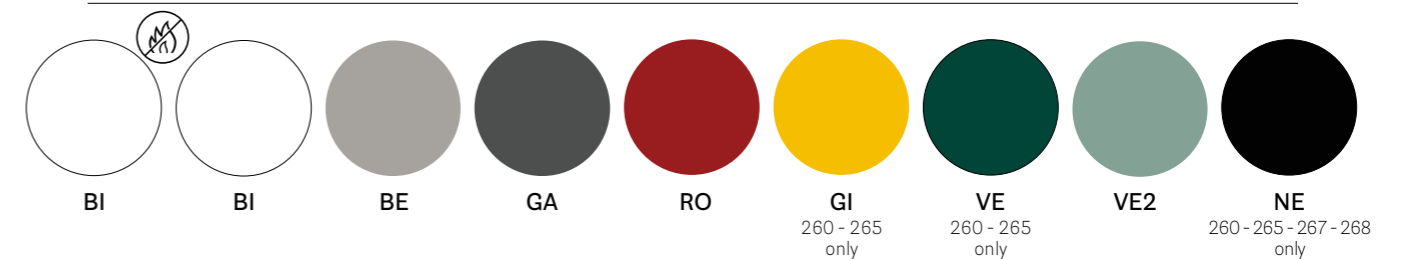

FINISHES / FINITURE

polypropylene / polipropilene

CERTIFICATES / CERTIFICAZIONI

Safety, strength and durability tests
Prove di sicurezza, resistenza e durata
EN 1728:2012+AC2013 — EN 16139:2013 level 2

AWARDS / PREMI