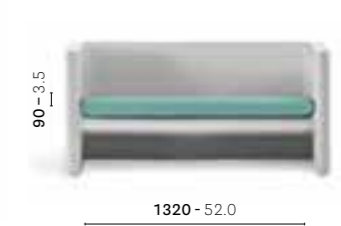

626.3

Cushion for seat only
WIDTH: 585 - 23.0