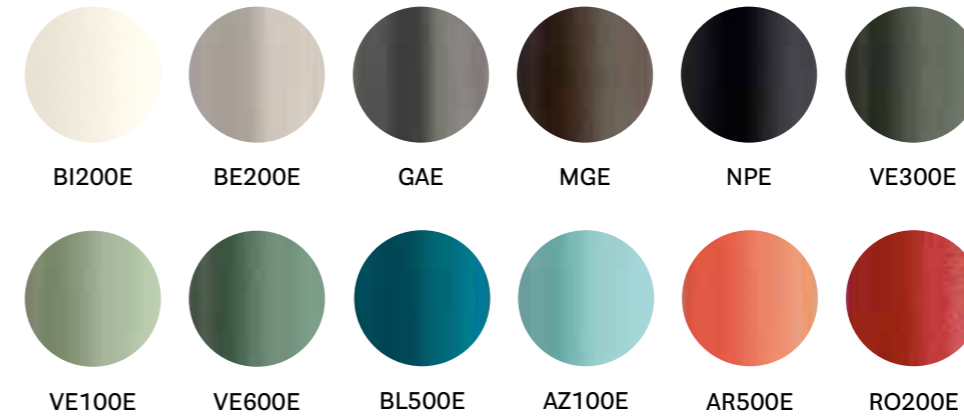

3715

Aluminium armchair

3715.5

Upholstered seat cushion only
WIDTH: 500 - 19.7

3715.20

Upholstered seat and back
cushions only

FINISHES / FINITURE

aluminium / alluminio