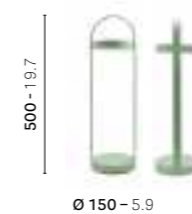

1799T/50

Wireless polypropylene
and aluminium lighting