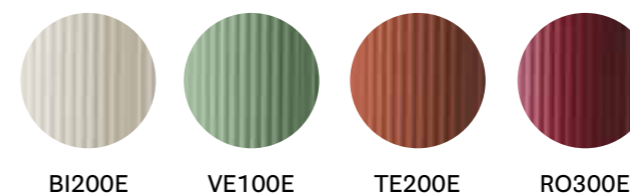

diffuser matching the column
diffusore in tinta con la colonna

electrical features / caratteristiche elettriche

- **Light:** LED ARRAY 2W 5Vdc IP44 Classe III 3000°K warm light, CRI > 80, 180 Lumen/m
- **Battery 5090/20 - 5090/25:** Lithium battery (Li-Po) 3,7V 2000mAh, battery life approximately 8 hours

CERTIFICATES / CERTIFICAZIONI

5090/20 - 5090/25
IEC 60598-2-4:2017 used in conjunction with IEC 60598-1:2020
EN 60598-2-4:2018 used in conjunction with EN IEC 60598-1:2021 + A11:2022 (test report N°0084CE25)
IEC 60598-2-4:2017 usato in conformità con IEC 60598-1:2020
EN 60598-2-4:2018 usato in conformità con EN IEC 60598-1:2021 + A11:2022 (test report N°0084CE25)