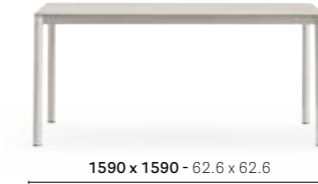

steel / acciaio

BE100E MI100E TE200E MGE VE300E

AWARDS / PREMI

ALU TABLE

Fixed table, extruded aluminium frame

TAF_1590x860
solid laminate or aluminium top

TAF_1990x1590
solid laminate top

TAF_1990x860
solid laminate or aluminium top