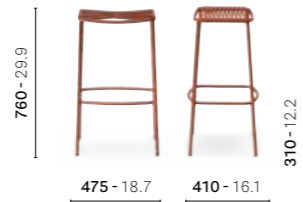

3903
Barstool, steel tube frame,
PVC cord seat and backrest

3908
Barstool, steel tube frame,
PVC cord seat and backrest

FINISHES / FINITURE

flexible woven PVC profile / intreccio in pvc flessibile

BE MI TE2 VE2