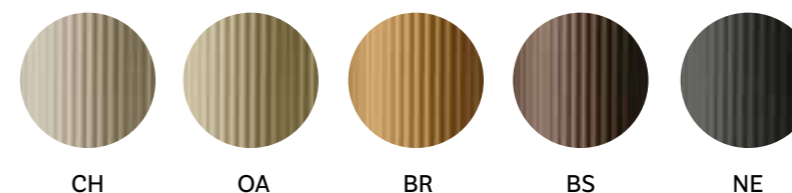

Private home

Brescia, Italy

Project: Residential

Products: Lamorisse lounge,
Caementum coffee table,
Filicudi lighting and vase

SIZES / DIMENSIONI

mm - in

FINISHES / FINITURE

anodised aluminium column / colonna in alluminio anodizzato