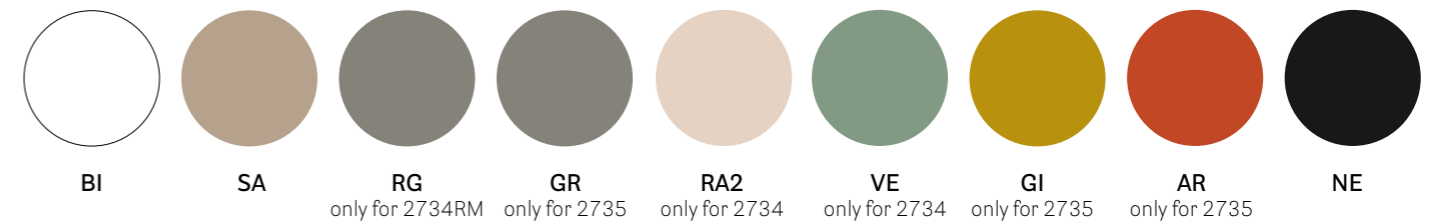

FINISHES / FINITURE

polypropylene / polipropilene (Babila armchair and Babila XL)

technopolymer / tecnopolimero (Babila side chair)