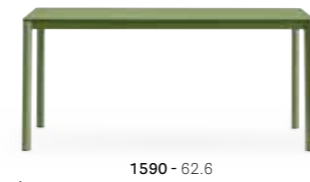

steel / acciaio

BE100E MI100E TE200E MGE VE300E

AWARDS / PREMI

ALU TABLE

Fixed table, extruded aluminium frame

TAF_1590x860
solid laminate or aluminium top

TAF_1990x1590
solid laminate top

TAF_1990x860
solid laminate or aluminium top