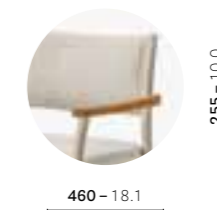

3675.8

cushion only
WIDTH: 80 - 3.1

3694

Armchair with extruded aluminium frame; seat cushion in polyurethane foam

3694.5

cushion only
WIDTH: 65 - 2.6

FINISHES / FINITURE

waterproof textile mesh / rete tessile impermeabile