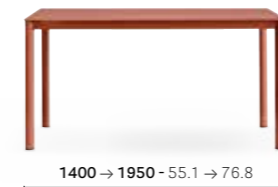

TAF_2400x860 solid laminate top

TAF_3000x860 solid laminate top

Extensible table, extruded aluminium frame, solid laminate or aluminium top

TAA_1400x860

TAA_1900x860

FINISHES / FINITURE

powder coated / verniciato