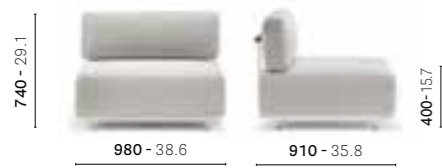

AS0031

Chaise longue with right or left armrest, frame in extruded aluminium, steel tube and teak structure

ARKI-SOFA PLUS

ASP0010

Armchair without armrests, frame in extruded aluminium, steel tube and teak structure