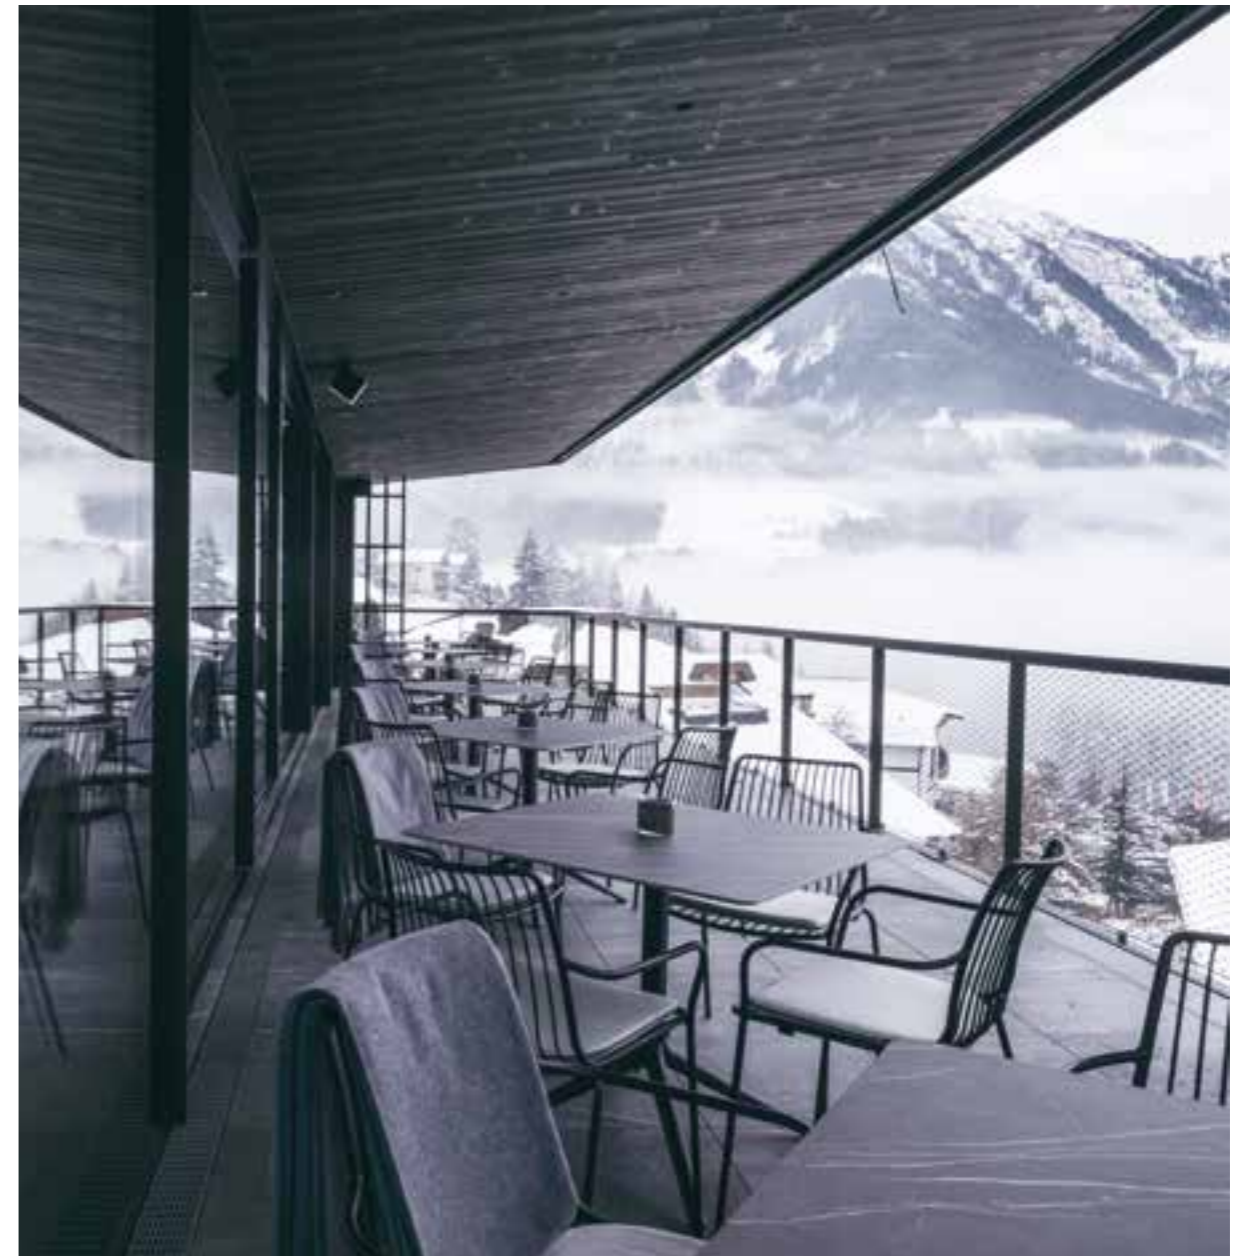

Products: Nolita armchair, Elliot table

I mirador 21 House of Stories

Milan, Italy

Project: Restaurant

Architect: rgastudio

Products: Nolita side chair
and barstool, Laja table

Les Ombres at le Musée du quai Branly Jacques Chirac