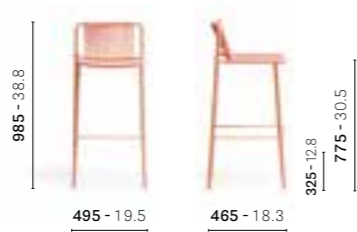

3668
Barstool, steel frame, PVC flexible profile seat and backrest