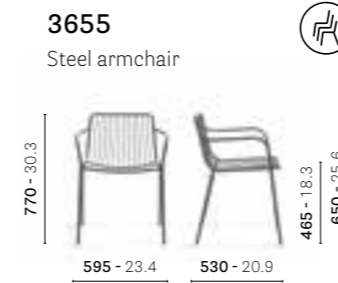

SIZES / DIMENSIONI

mm - in

AWARDS / PREMI

ACCESSORI / ACCESSORIES