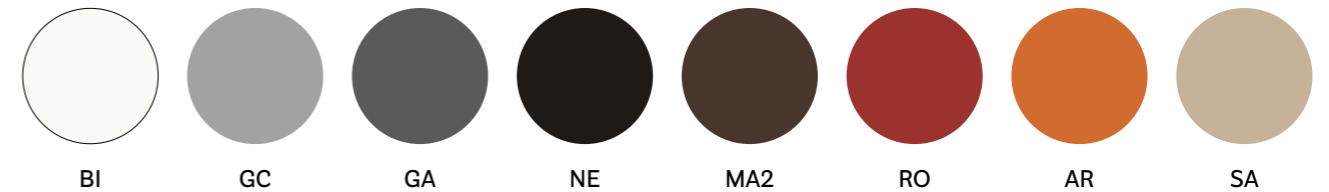

FINISHES / FINITURE

polypropylene / polipropilene (Ara side chair and armchair)

polypropylene / polipropilene (Ara lounge armchair)