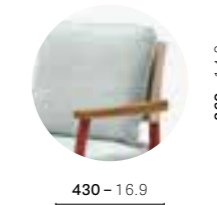

3675.8

cushion only
WIDTH: 80 - 3.1