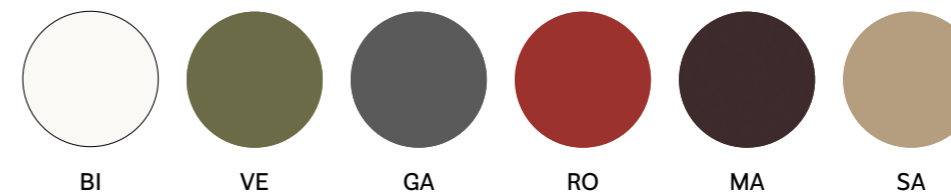

FINISHES / FINITURE

polypropylene / polipropilene

CERTIFICATES / CERTIFICAZIONI

Safety, strength and durability tests / Prove di sicurezza, resistenza e durata
EN 1728:2000