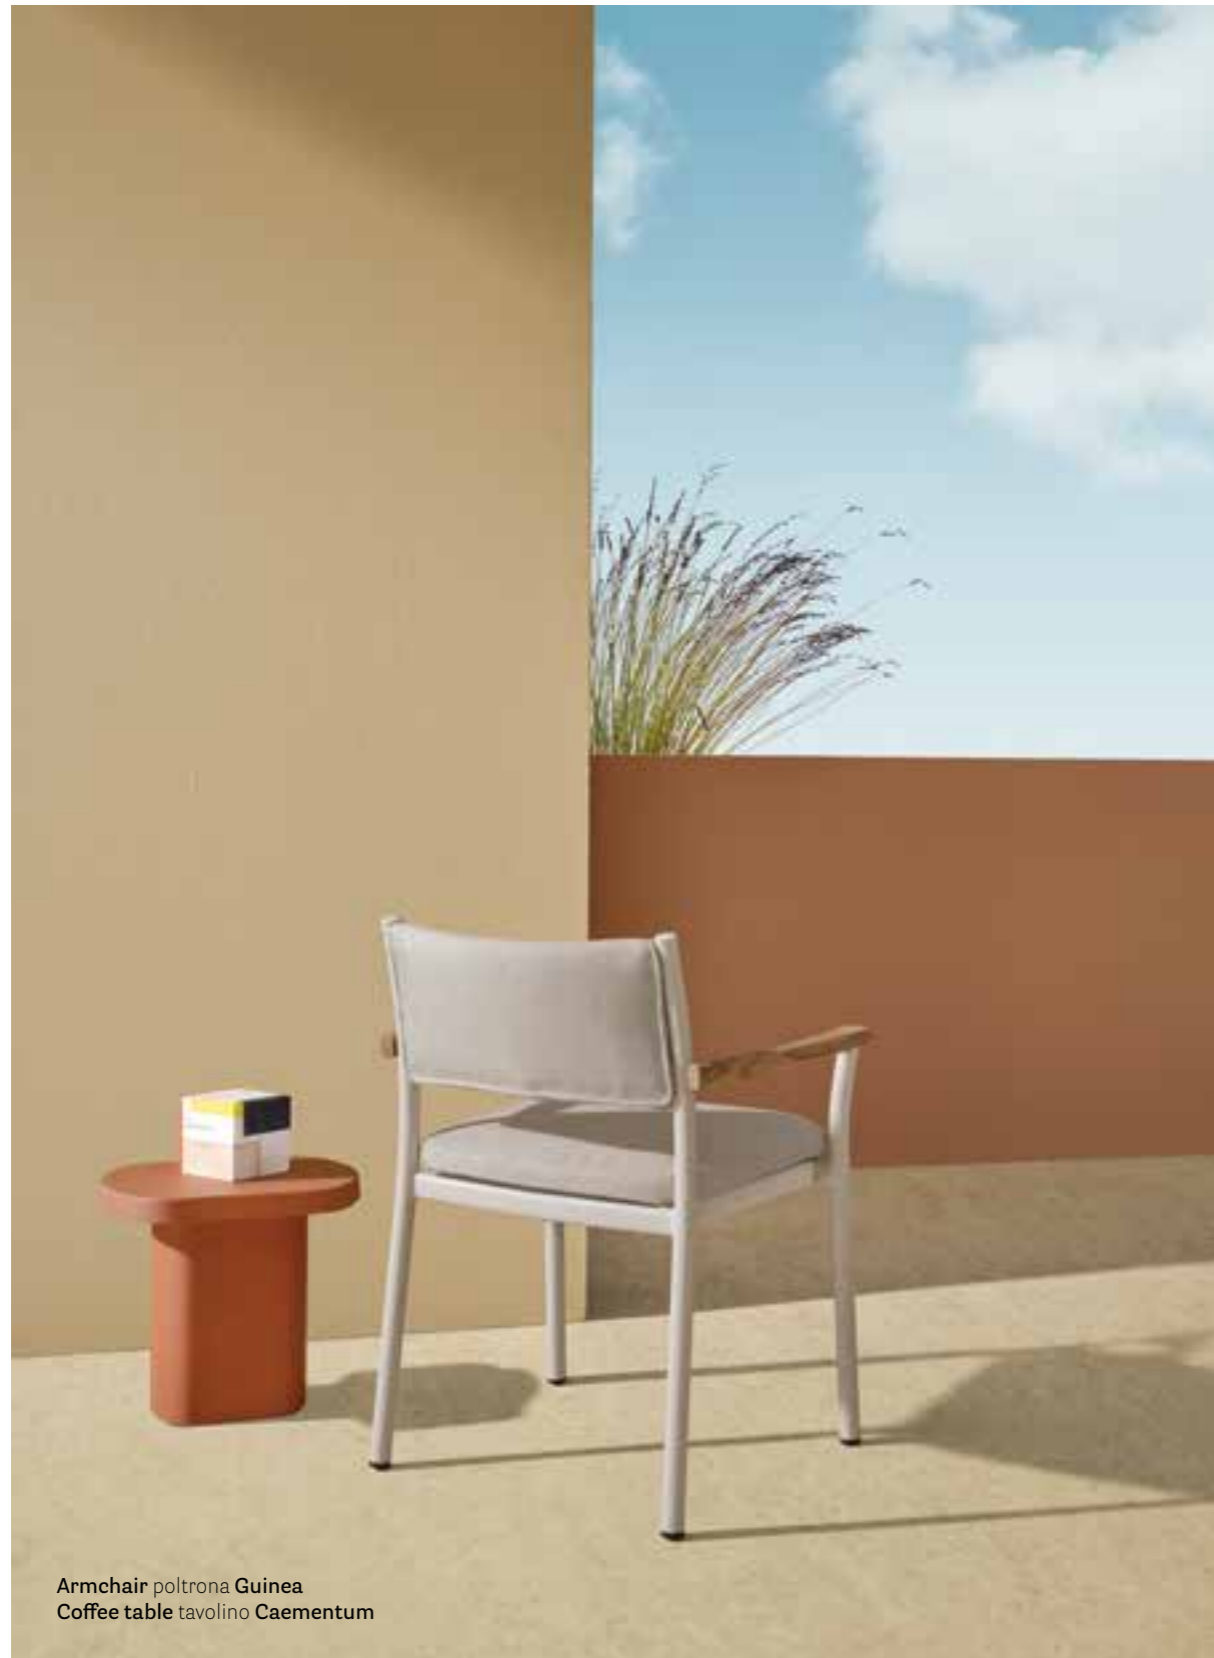

Armchair poltrona **Guinea**
Coffee table tavolino **Caementum**