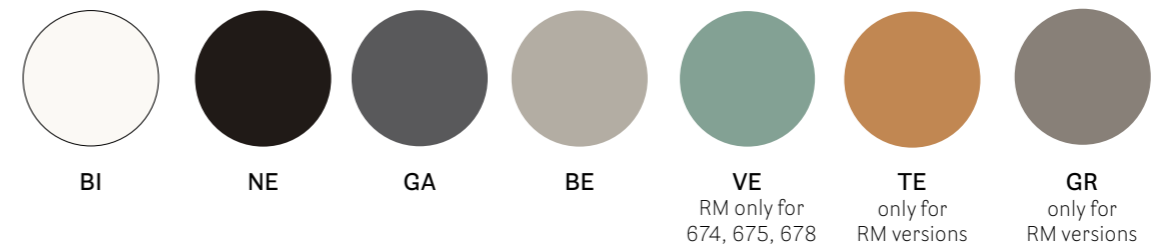

SIZES / DIMENSIONI

mm - in

SIZES / DIMENSIONI

mm - in

FINISHES / FINITURE

polypropylene / polipropilene

CERTIFICATES / CERTIFICAZIONI

Safety, strength and durability tests / Prove di sicurezza, resistenza e durata
EN 1728:2012+AC2013 — EN 16139:2013 level 2 — ANSI-BIFMA X5.1-2017

For 670 673 674 675 677 678

AWARDS / PREMI

reddot award 2014 winner