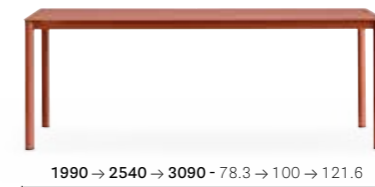

TAF_2400x860 solid laminate top

TAF_3000x860 solid laminate top

Extensible table, extruded aluminium frame, solid laminate or aluminium top

TAA_1400x860

TAA_1900x860

FINISHES / FINITURE

powder coated / verniciato