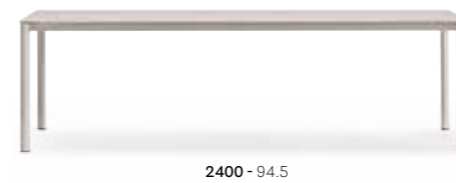

TAF_2400x860 solid laminate top