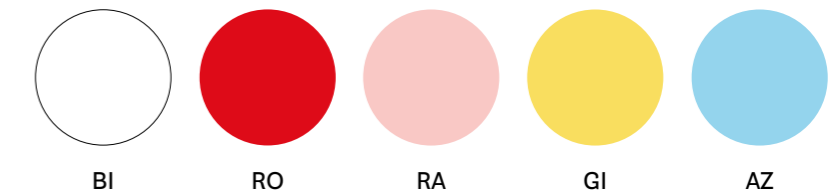

polypropylene / polipropilene (Snow junior chair)