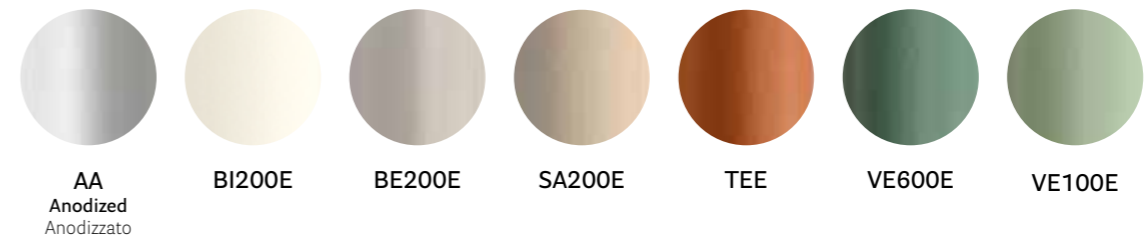

3746

Aluminium armchair, teak seat

FINISHES / FINITURE

aluminium / alluminio

teak

teak

AWARDS / PREMI

CERTIFICATES / CERTIFICAZIONI