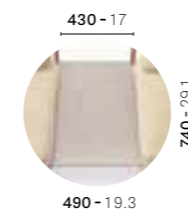

ACCESSORI / ACCESSORIES

DN010

Rectangular connecting top
THICKNESS: 30 - 1.2