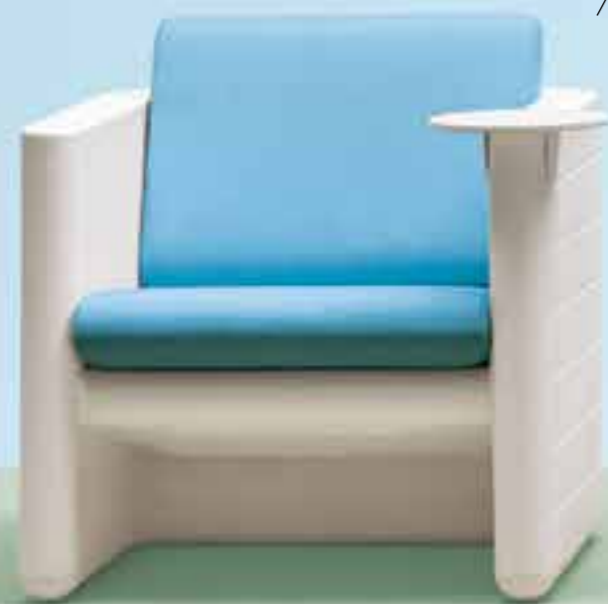

Sunset

Lounge horizon

DESIGN

Alessandro Busana, 2017

EN — Sunset is a collection of lounge modular seating. A squared volume in polyethylene, with fine roundness downward, embraces the wide seat while horizontal lines run along the outer profile.

IT — Sunset è una collezione di sedute lounge modulari. Un volume squadrato in polietilene abbraccia l'ampia seduta mentre linee orizzontali corrono lungo il perimetro esterno.

Hpl top for single or double armrest
Ripiano in Hpl per bracciolo
singolo o per doppio bracciolo