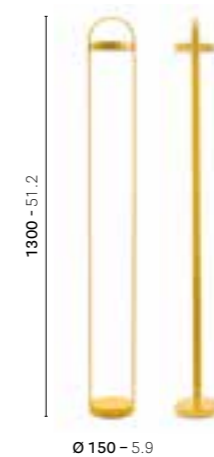

1799T/130

Wireless polypropylene
and aluminium lighting