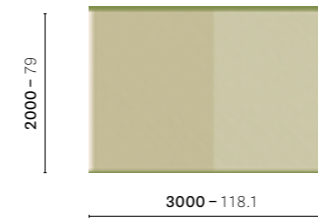

TWINY

CTWA 300X200

Rug