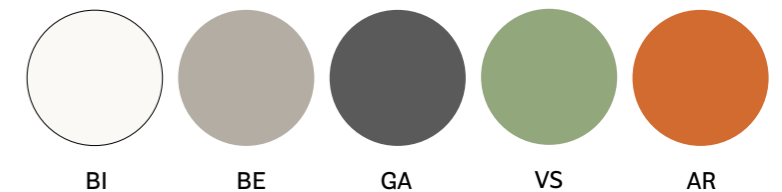

CERTIFICATES / CERTIFICAZIONI

Safety, strength and durability tests /
Prove di sicurezza, resistenza e durata
EN 1728:2012+AC2013 — EN
16139:2013 level 2 — EN 1728:2000

For
310-315-316

reddot design award
winner 2013