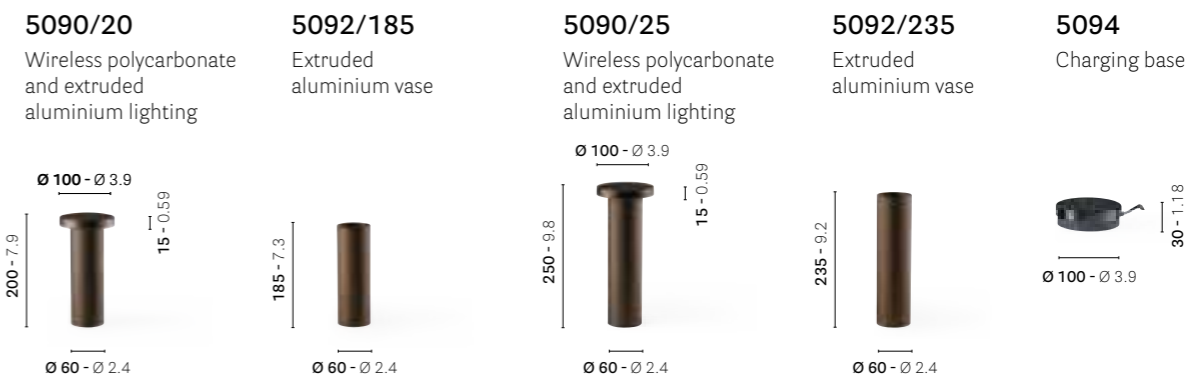

Private home

Brescia, Italy

Project: Residential

Products: Lamorisse lounge,
Caementum coffee table,
Filicudi lighting and vase

SIZES / DIMENSIONI

mm - in

FINISHES / FINITURE

anodised aluminium column / colonna in alluminio anodizzato