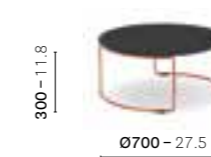

SIZES / DIMENSIONI

mm - in

CIRCUIT COFFEE TABLE

CRTD_42X45

Coffee table, steel rode frame, solid laminate top

CRTD_70X30

Coffee table, steel rode frame, solid laminate or steel top

CRTD_59X25