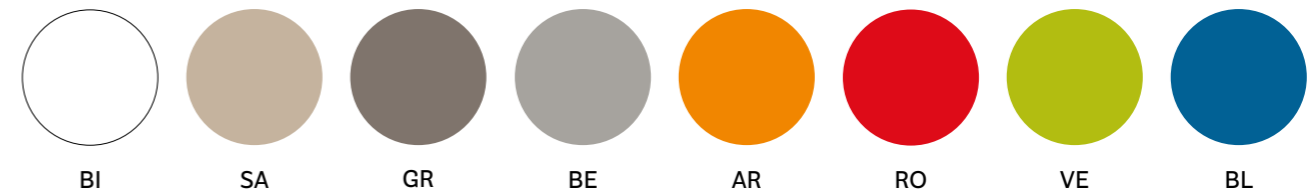

FINISHES / FINITURE

polypropylene / polipropilene (Snow chair)

polypropylene / polipropilene (Snow junior chair)