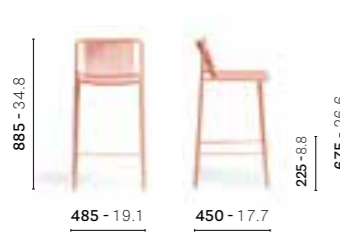

3667
Barstool, steel frame, PVC flexible profile seat and backrest