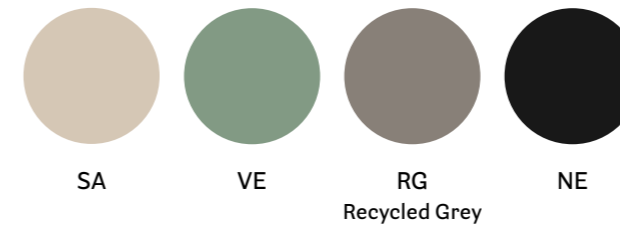

FINISHES / FINITURE

polypropylene / polipropilene

SA

VE

RG
Recycled Grey

NE

CERTIFICATES / CERTIFICAZIONI

Safety, strength and durability tests / Prove di sicurezza, resistenza e durata
EN 1728:2012+AC2013 — EN 581-1:2017 — EN 581-2:2015+AC:2016