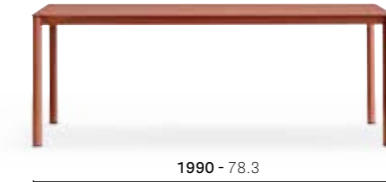

steel / acciaio

BE100E MI100E TE200E MGE VE300E

AWARDS / PREMI

ALU TABLE

Fixed table, extruded aluminium frame

TAF_1590x860
solid laminate or aluminium top

TAF_1990x1590
solid laminate top

TAF_1990x860
solid laminate or aluminium top