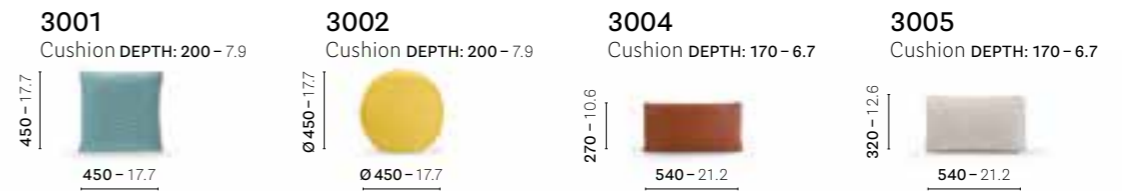

ACCESSORI / ACCESSORIES

FINISHES / FINITURE

aluminium / alluminio

cord / corda