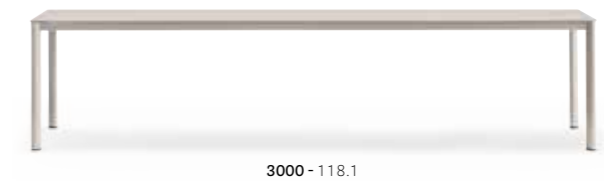

TAF_3000x860 solid laminate top