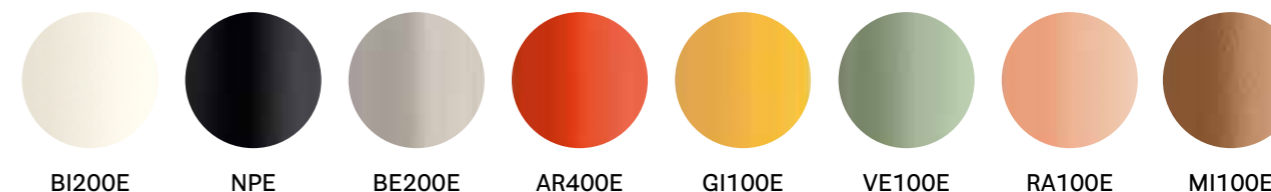

FINISHES / FINITURE

polypropylene and aluminium / polipropilene e alluminio

electrical features / caratteristiche elettriche

- **Light:** LED ARRAY 2W 3,7V 500mA 3000K 157 lm Class III
- **Battery:** Lithium battery (Li-Po), over 8 hours operating time
- **Cable:** black, length 1,3 mtrs, with micro USB cable and battery charger with Europlug type C (europlug 7/16), for indoor use