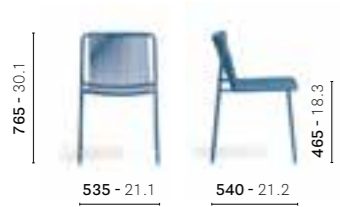

Villa Monte Mario

Cinigiano, Italy

Project: Hotel

Products: Tribeca armchair, Nolita table

SIZES / DIMENSIONI

mm - in

3660
Side chair, steel frame, PVC flexible profile seat and backrest

3665
Armchair, steel frame, PVC flexible profile seat and backrest