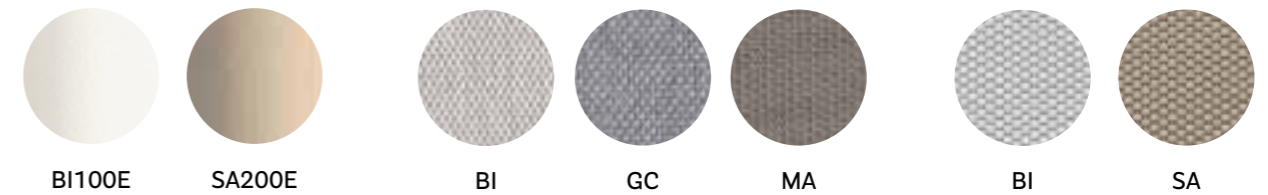

FINISHES / FINITURE

aluminium / alluminio

waterproof textile mesh
rete tessile impermeabile (armchair and sofa)

waterproof textile mesh
rete tessile impermeabile (sun lounger)

fabrics / tessuti

→ see from page 376
guarda da pagina 376