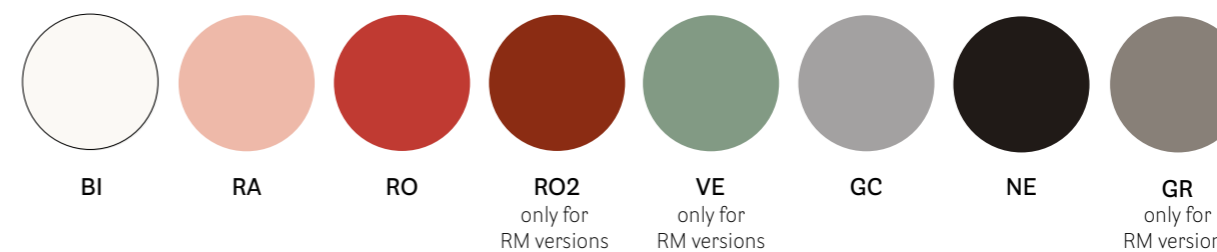

SIZES / DIMENSIONI

mm - in

550
Polypropylene side chair

555
Polypropylene armchair

550RM
Recycled polypropylene side chair

555RM
Recycled polypropylene armchair

FINISHES / FINITURE

polypropylene / polipropilene