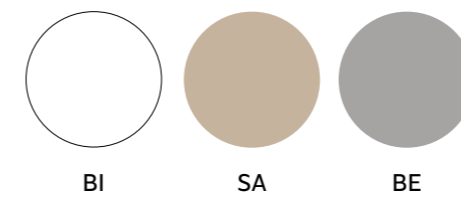

FINISHES / FINITURE

polyethylene / polietilene

solid laminate / stratificato